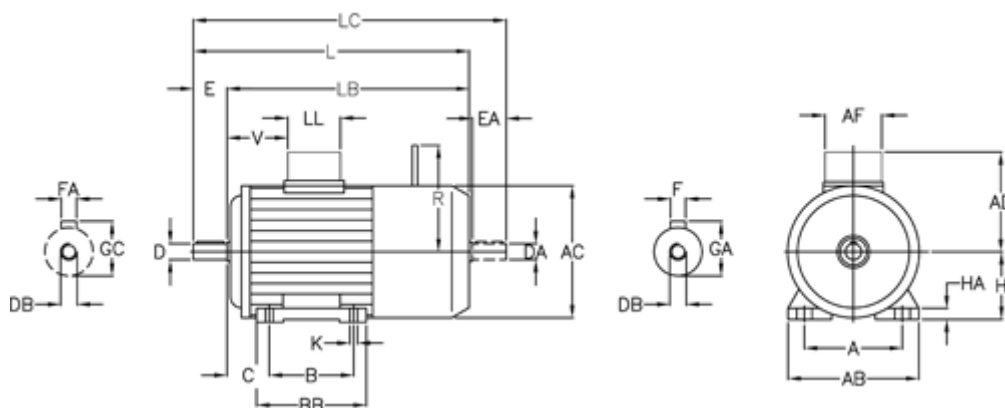

Data Sheet

Article number: 2510003004120404000

Description: Bonfiglioli brake motor BX100LB-4 3.0KW FD15
1400 rpm 3x230/400v 50HZ IP55 IE3 DC brake B3 stainless steel

Measures

A	= 160	D	= 28	GC	= 31.0	R	= 160
A/F	= 98	DA	= M10	H	= 100	V	= 119
AB	= 192	DB	= M10	HA	= 14.0		
AC	= 195	E	= 60	K	= 12		
AD	= 142	EA	= 28	L	= 458		
B	= 140	F	= 8	LC	= 521		
BB H7	= 175	FA	= 8	Length B	= 398		
C	= 63	GA	= 31.0	LL	= 98		